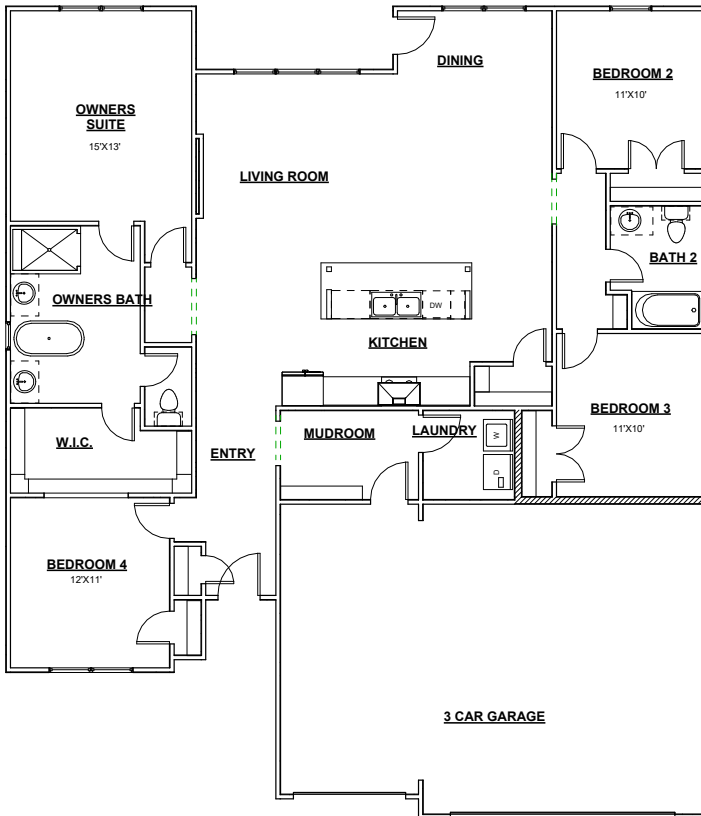

ESTES

1911 SQFT WIDTH 50'-0" DEPTH 58'-5"
4 BEDROOM / 2 BATHROOMS / 3 CAR GARAGE

**TIMBERCRAFT
HOMES**
405.757.7067

CONTEMPORARY