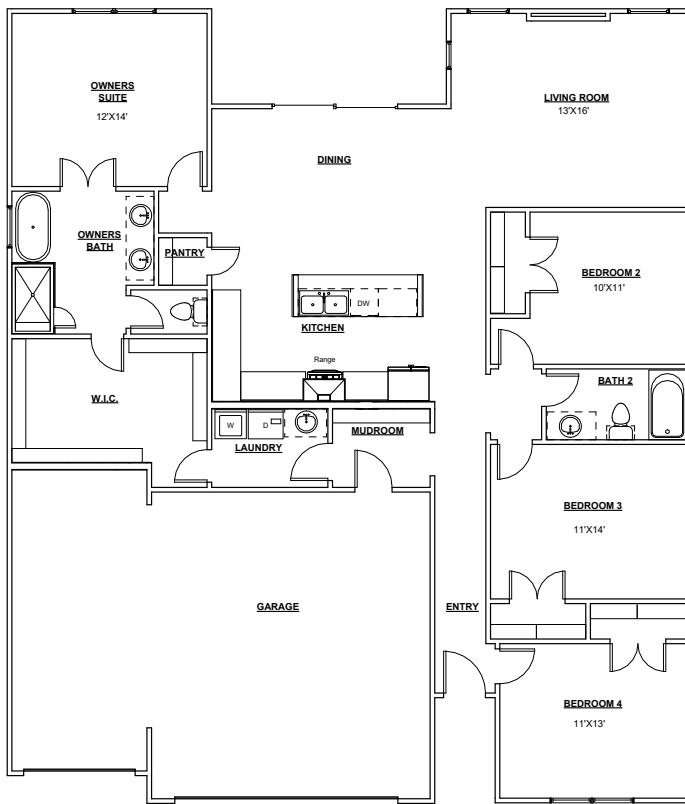

PAGOSA

2009 SQFT WIDTH 49'-10" DEPTH 57'-10"
4 BEDROOM / 2 BATHROOMS / 3 CAR GARAGE

**TIMBERCRAFT
HOMES**
405.757.7067

CONTEMPORARY