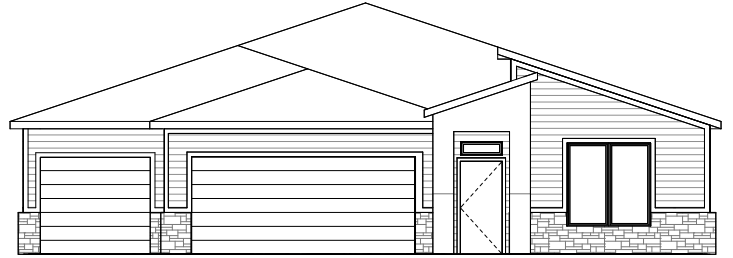

CONTEMPORARY

MODERN