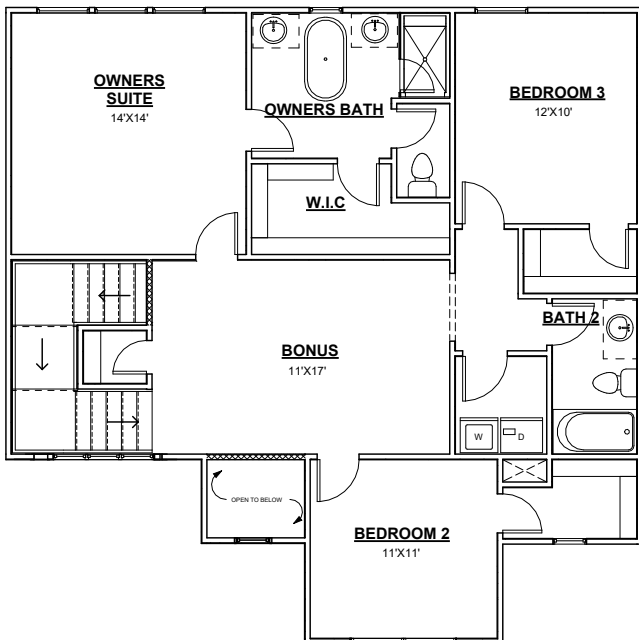

OCEANSIDE

2136 SQFT WIDTH 38'-10" DEPTH 38'-10"
4 BEDROOM / 2.5 BATHROOMS / 2 CAR GARAGE / OFFICE -
DINING

 **TIMBERCRAFT**
HOMES
405.757.7067

FIRST FLOOR

SECOND FLOOR

CONTEMPORARY

MODERN

MODERN FARMHOUSE

PERSONALIZATION OPTIONS:
3RD CAR