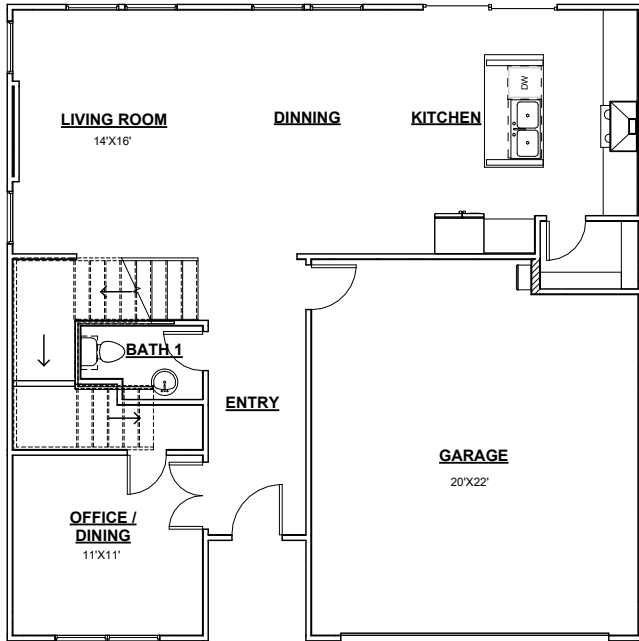

OCEANSIDE

2136 SQFT WIDTH 38'-10" DEPTH 38'-10"
4 BEDROOM / 2.5 BATHROOMS / 2 CAR GARAGE / OFFICE -
DINING

 **TIMBERCRAFT**
HOMES
405.757.7067

FIRST FLOOR

SECOND FLOOR

CONTEMPORARY

MODERN

MODERN FARMHOUSE

PERSONALIZATION OPTIONS:
3RD CAR