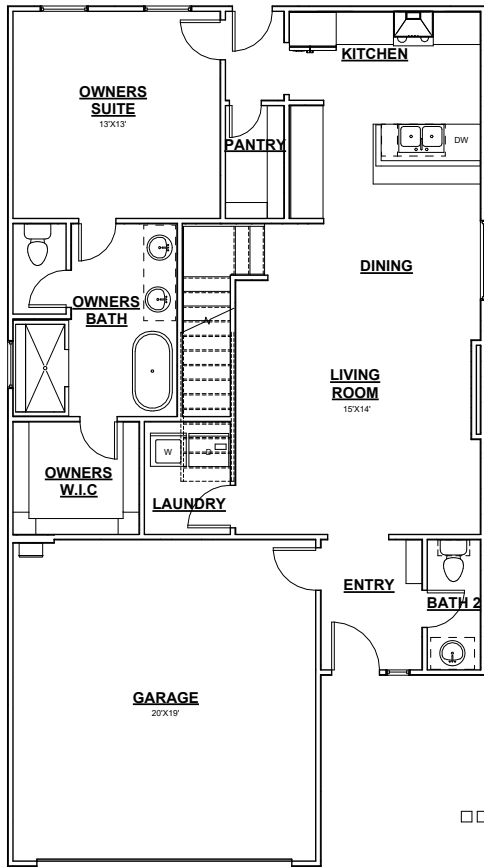

RIVERDALE W/ BALCONY

1971 SQFT WIDTH 30'-0" DEPTH 54'-0"
4 BEDROOM / 2.5 BATHROOMS / 2 CAR GARAGE / BONUS
RM / BALCONY

**TIMBERCRAFT
HOMES**
405.757.7067

CONTEMPORARY