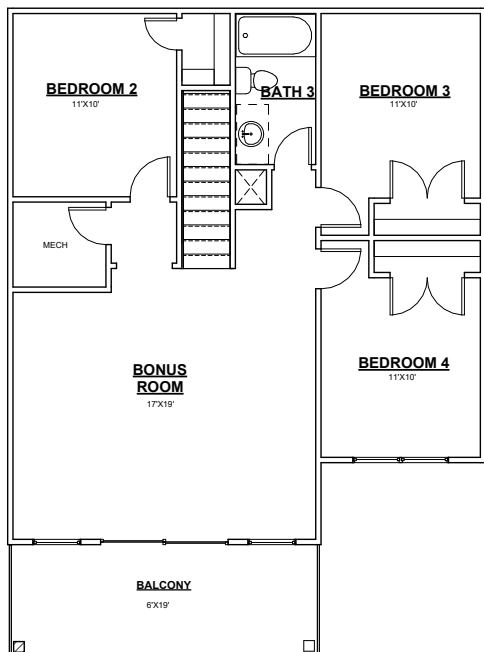

MODERN FARMHOUSE